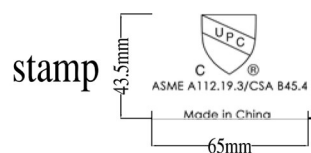

Model No: SRU311317L

Overall size:
33" X 18 1/2" X 10"

FEATURES:

Type 304 stainless steel
18 Gauge thickness
Satin finish.

INSTALLATION

Undermount installation
Supplied With Cutout
template.

SECTION A-A

Dawn Kitchen & Bath Products, Inc.