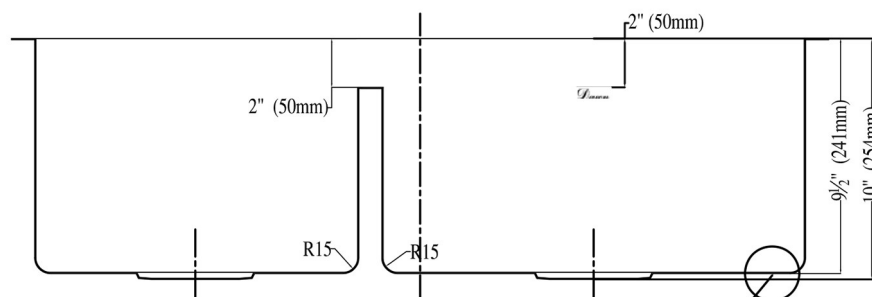

Model No: SRU311317L

Overall size:
33" X 18 1/2" X 10"

FEATURES:

Type 304 stainless steel
18 Gauge thickness
Satin finish.

INSTALLATION

Undermount installation
Supplied With Cutout
template.

SECTION A-A

Dawn Kitchen & Bath Products, Inc.